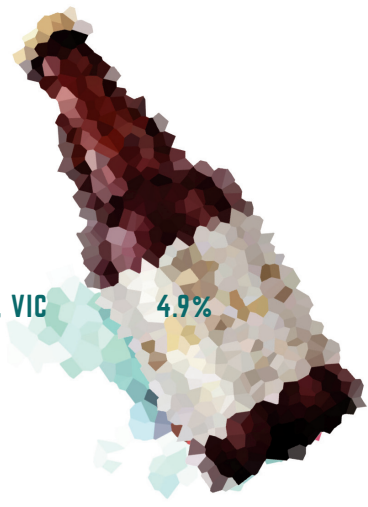

ZHOU & BROTHERS BEERS & CIDER ZHOU

BEER (TAP)

2 BROTHERS KUNG FOO RICE LAGER, MOORABBIN, VIC	4.9%	370ML	7.5
		1140ML	22
ROTATING - ASK OUR STAFF JAPAN		370ML	12

BEER (BOTTLED)

			PRICE
HITACHINO WHITE ALE WHEAT BEER, JAPAN	5.0%	330ML	12
HITACHINO DAI DAI ALE IPA, APAN	6.2%	330ML	12
HITACHINO RED RICE ALE AMBER ALE, JAPAN	7.0%	330ML	14
HITACHINO JAPANESE CLASSIC ALE IPA, JAPAN	7.0%	330ML	14
HITACHINO XH STRONG ALE, JAPAN	8.0%	330ML	14
HITACHINO GINGER ALE STRONG ALE, JAPAN	8.0%	330ML	14
HITACHINO ESPRESSO STOUT STOUT, JAPAN	7.0%	330ML	14
COEDO SHIRO HEFEWEIZEN, JAPAN	5.5%	330ML	13
COEDO RURI PILSNER, JAPAN	5.0%	330ML	13
COEDO BENIAKA AMBER LAGER, JAPAN	7.0%	330ML	14
BAIRD RISING SUN PALE ALE, JAPAN	5.0%	330ML	12
BAIRD SURUGA BAY IPA, JAPAN	7.5%	330ML	14
ECHIGO KOSHIHIKARI RICE LAGER, JAPAN	5.0%	500ML	14
TSINGTAO LAGER, CHINA	4.8%	330ML	8.5
SAPPORO LAGER, JAPAN	5.0%	660ML	15
ASAHI SUPER DRY RICE LAGER, JAPAN	5.0%	330ML	9
ASAHI DRY BLACK SCHWARZBIER, JAPAN	5.5%	334ML	10
ASAHI SOUKAI MID STRENGTH, JAPAN	3.5%	330ML	8.5
KIRIN RICE LAGER, JAPAN	5.0%	350ML	9
RED DUCK BENGAL IPA, BALLARAT, VIC	7.0%	500ML	14.5